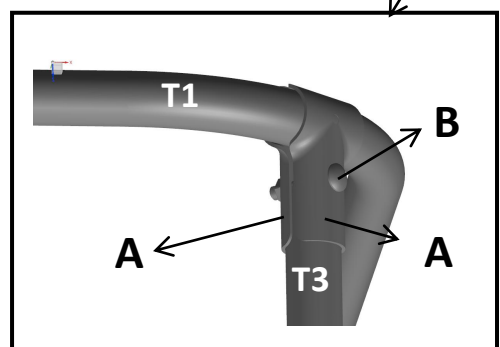

## W 90xD 90xH 65 Inch

**Attention: Before assembling this cage, please put on gloves and insert the all mesh wire into the rubber sleeves. That can protect you from harm.**

Before assembly, remove the plastic plug from steel pipe

STEP 1

STEP 2

STEP 3

STEP 4

## W 90xD 90xH 65 Inch

STEP 5

STEP 6

STEP 7

STEP 8

Cut the ties to the end after 100% tighten for avoiding the sharp-pointed injuries people or Pet.