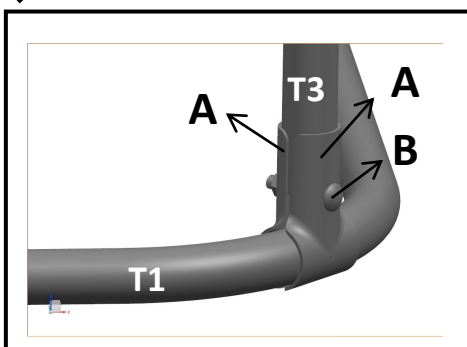

### PART LIST

PART NO.	DIMENSION	STYLE PIC	QUANTITY
T1	41.3x9.8in		8
T2	43.7in		8
T3	43.7in		11
T4	17.3in		4
T5	43.7in		1
T6	43.7in		1
K	Big Mesh		1
L	Door Mesh		1
M	Rain Cover		1
N	Elastic Rope		22
A	T-Clamps		52
B	M8 Screws		26 sets
O	M8 Screws-Short		4 sets
C	Self-tapping Screws		52
D	Ground Nail		8
E	Door Hinge		2
F	Hinge Lock		1
G	Plastic plug		6
H	Iron Wire		30
I	Cable Tie		220
J	Rubber sleeve		156
P	Wrench		1

## W 90xD 90xH 65 Inch

**Attention: Before assembling this cage, please put on gloves and insert the all mesh wire into the rubber sleeves. That can protect you from harm.**

Before assembly, remove the plastic plug from steel pipe

STEP 1

STEP 2

STEP 3

STEP 4