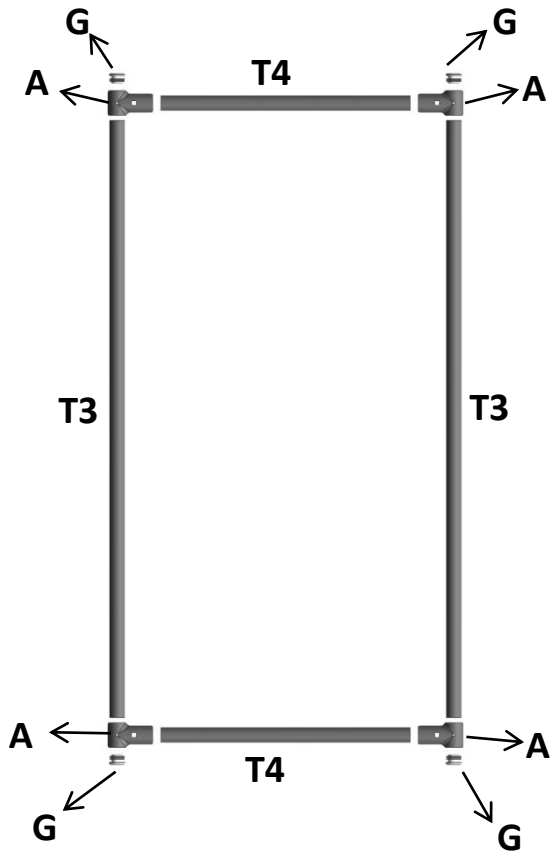

Medium Square Pet Run FLF-20DK7.5ft

W 90xD 90xH 65 Inch

STEP 5