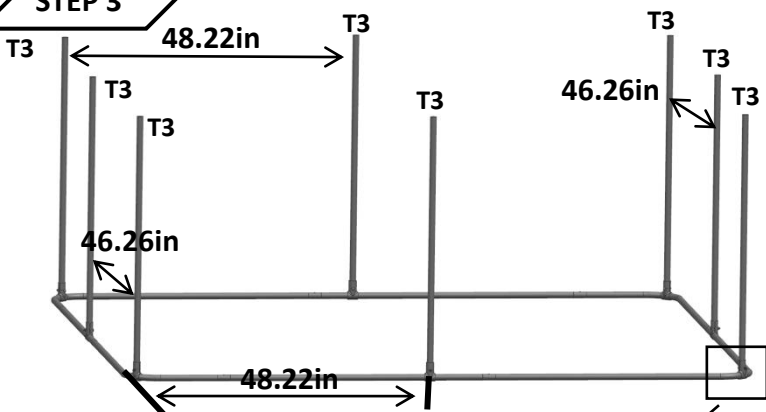

### PART LIST

PART NO.	DIMENSION	STYLE PIC	QUANTITY
T1	41.3x9.8in		8
T2	43.7in		8
T3	43.7in		11
T4	17.3in		4
T5	43.7in		1
T6	43.7in		1
K	Big Mesh		1
L	Door Mesh		1
M	Rain Cover		1
N	Elastic Rope		22
A	T-Clamps		52
B	M8 Screws		26 sets
O	M8 Screws-Short		4 sets
C	Self-tapping Screws		52
D	Ground Nail		8
E	Door Hinge		2
F	Hinge Lock		1
G	Plastic plug		6
H	Iron Wire		30
I	Cable Tie		220
J	Rubber sleeve		156
P	Wrench		1

## W 90xD 90xH 65 Inch

**Attention: Before assembling this cage, please put on gloves and insert the all mesh wire into the rubber sleeves. That can protect you from harm.**

Before assembly, remove the plastic plug from steel pipe

STEP 1

STEP 2

STEP 3

STEP 4