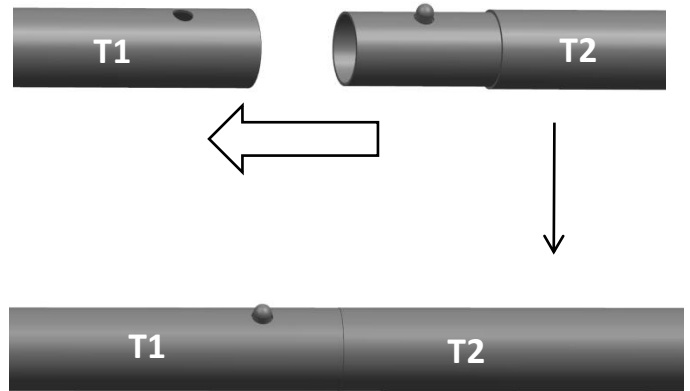

## W 90xD 90xH 65 Inch

**Attention: Before assembling this cage, please put on gloves and insert the all mesh wire into the rubber sleeves. That can protect you from harm.**

Before assembly, remove the plastic plug from steel pipe

STEP 1

STEP 2

STEP 3

STEP 4