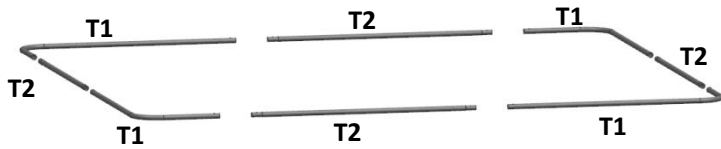

Medium Square Pet Run FLF-20DK7.5ft

W 90xD 90xH 65 Inch

Attention: Before assembling this cage, please put on gloves and insert the all mesh wire into the rubber sleeves. That can protect you from harm.

Before assembly, remove the plastic plug from steel pipe

STEP 1

STEP 2

STEP 3

STEP 4