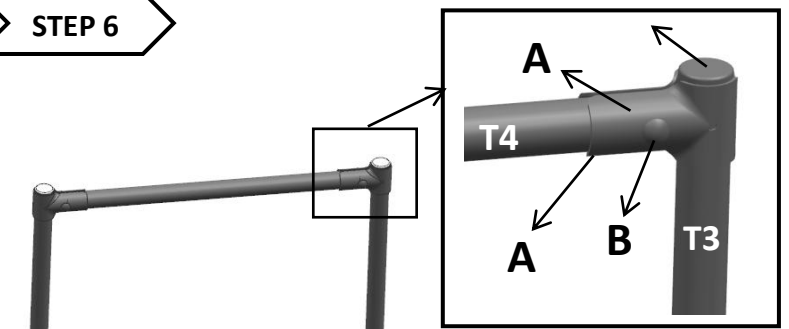

## W 90xD 90xH 65 Inch

**Attention: Before assembling this cage, please put on gloves and insert the all mesh wire into the rubber sleeves. That can protect you from harm.**

Before assembly, remove the plastic plug from steel pipe

STEP 1

STEP 2

STEP 3

STEP 4

## W 90xD 90xH 65 Inch

STEP 5

STEP 6

STEP 7

STEP 8

Cut the ties to the end after 100% tighten for avoiding the sharp-pointed injuries people or Pet.