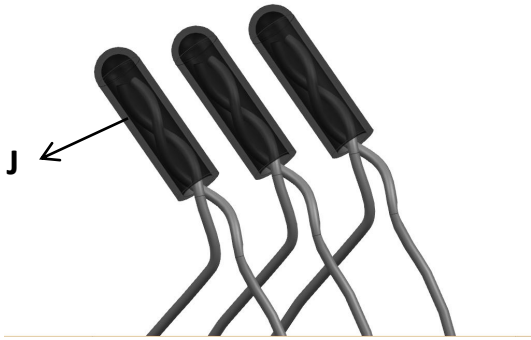

Medium Square Pet Run FLF-20DK7.5ft

W 90xD 90xH 65 Inch

Attention: Before assembling this cage, please put on gloves and insert the all mesh wire into the rubber sleeves. That can protect you from harm.

Before assembly, remove the plastic plug from steel pipe

STEP 1