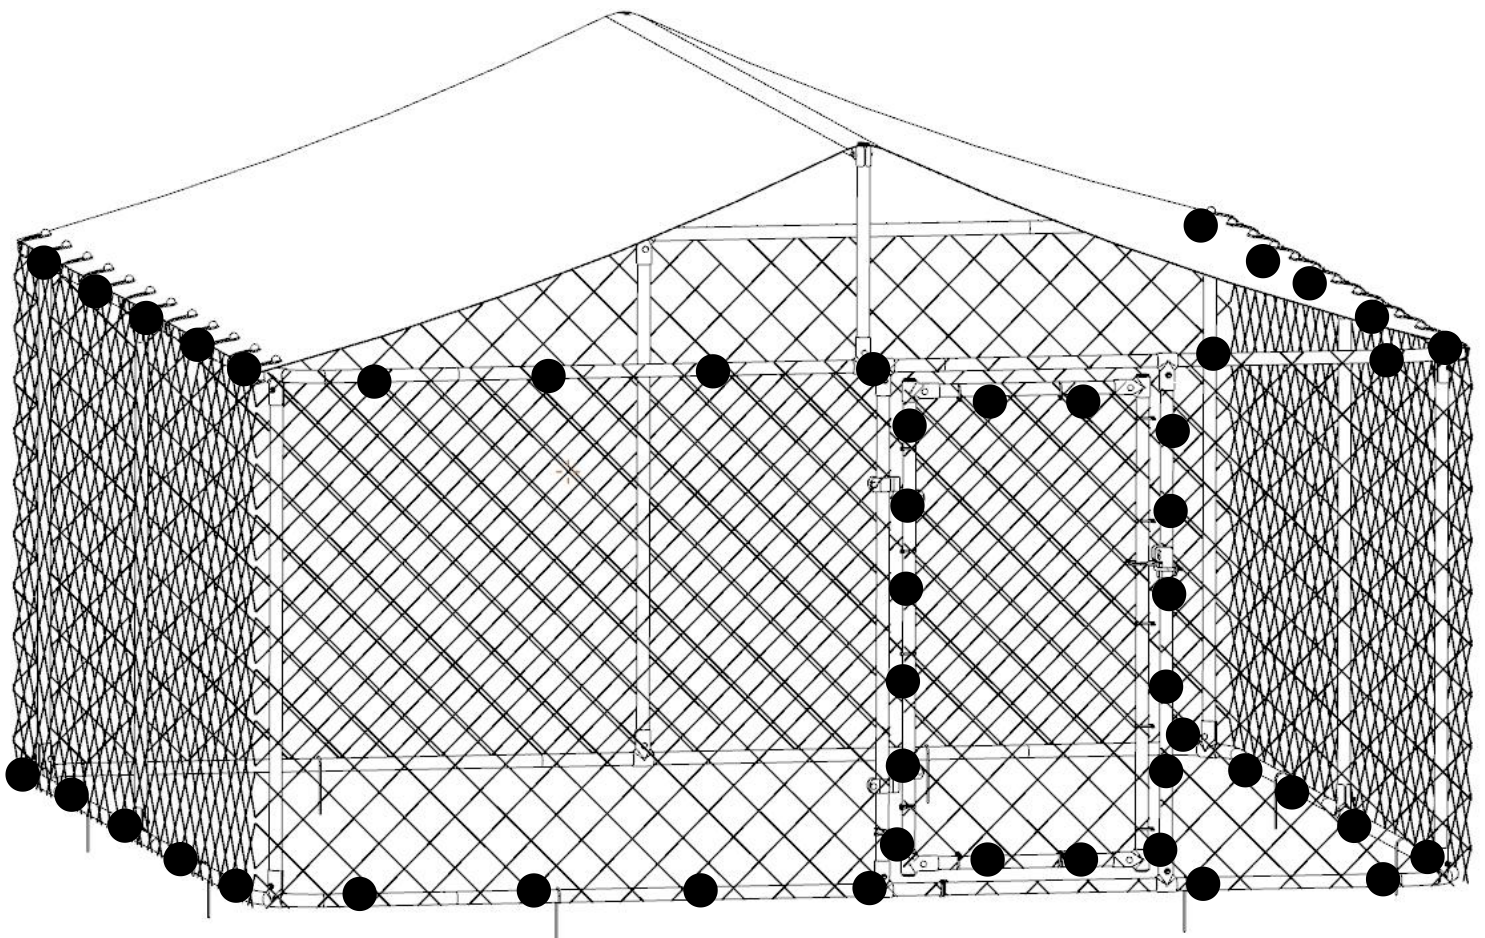

90x90x65 Inch Medium Square Pet Run

Assembly instructions

1.Assembly Time: About 2 Hours (2 people together)

2.Black spots are places where cable ties are fastened or fastened by iron wires.

3.It is recommended to prepare the following tools, which will improve the efficiency of assembly: Adjustable wrench , hammer , pincers , gloves , tape measure,Electric screwdriver.